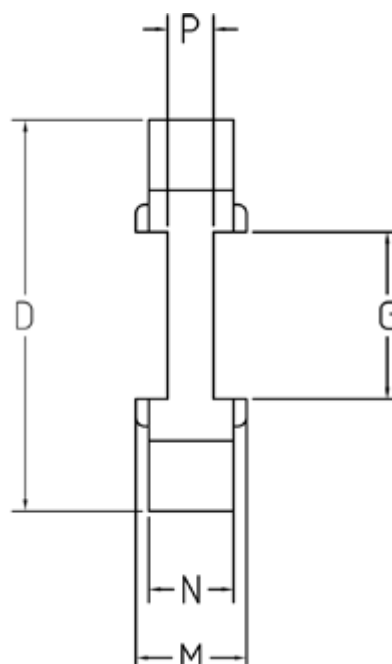

Article number: 333502804

Description: Element Klonex ES42  
Blue spider 80Sh A

## Measures

---

D = 65  
G = 30  
M = 20  
N = 15  
P = 5.2